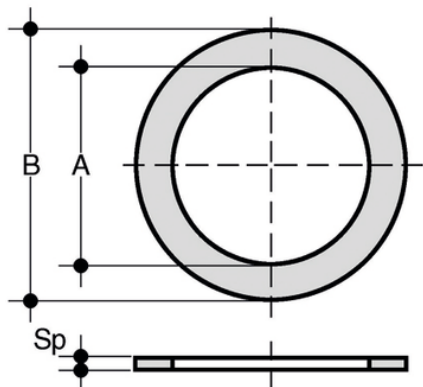

# QHV/X

Flat gasket in EPDM and FKM for DIN 2501 and EN 1092 stubs and flanges