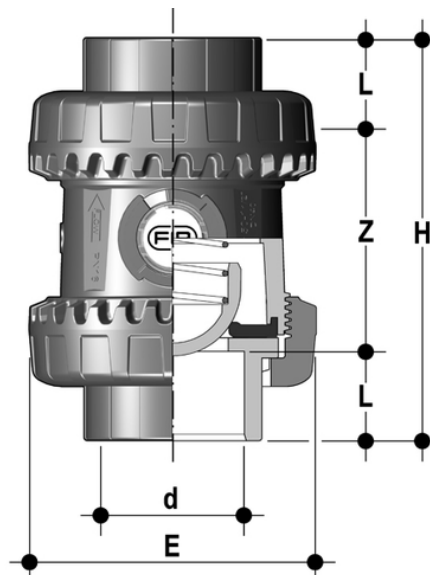

# SSEAV/Hastelloy – Easyfit True Union spring check valve DN 10:50

Easyfit spring check valve with female ends for solvent welding, ASTM series. Spring in Hastelloy C276.

## EPDM

Κωδικός Προϊόντος	tooltiplmage
SSEAV012EH	-
SSEAV034EH	-
SSEAV100EH	-