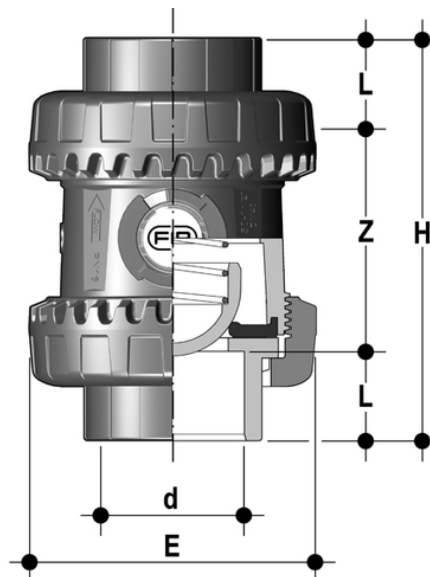

SSEAV/PTFE - Easyfit True Union spring check valve DN 10:50

Easyfit spring check valve with female ends for solvent welding, ASTM series. Spring in A316, PTFE coated.

EPDM

Κωδικός Προϊόντος	tooltiplmage
SSEAV114EOP	-
SSEAV112EOP	-
SSEAV200EOP	-

FKM

Κωδικός Προϊόντος	tooltiplmage
SSEAV114FOP	-
SSEAV112FOP	-
SSEAV200FOP	-