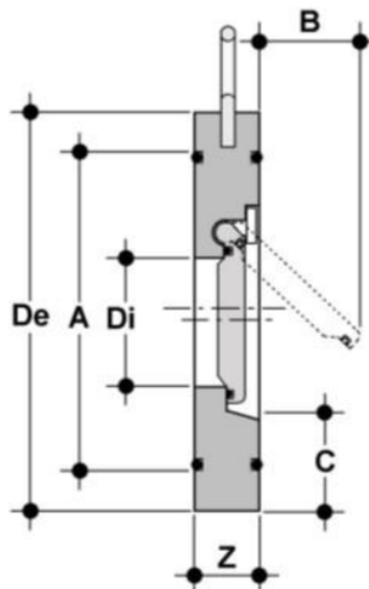

# FROV/A316 - Clapet valve with A316 spring DN 32:400

Clapet valve in PVC-U with A316 spring, ISO-DIN series.

# FROV/A316 - Clapet valve with A316 spring DN 32:400

Κωδικός Προϊόντος	tooltipImage
FROV050FMLX	-
FROV063FMLX	-
FROV075FMLX	-
FROV090FMLX	-
FROV110FMLX	-
FROV140FMLX	-
FROV160FMLX	-
FROV225FMLX	-
FROV280FMLX	-
FROV315FMLX	-
FROV355FMLX	-
FROV400FMLX	-