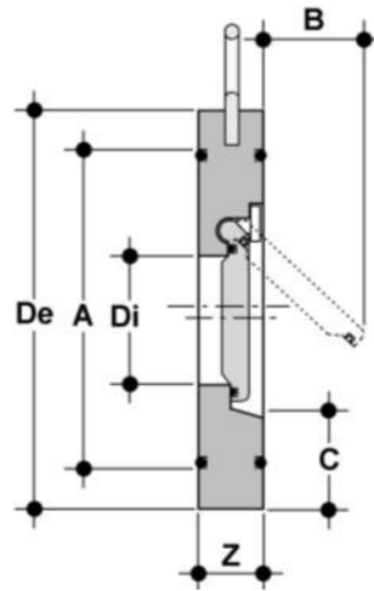

# FROM/A316 - Clapet valve with A316 spring DN 32:400

Clapet valve in PP-H with A316 spring, ISO-DIN series.

## EPDM

Κωδικός Προϊόντος	tooltiplmage
FROM040EMLX	-
FROM050EMLX	-
FROM063EMLX	-
FROM075EMLX	-
FROM090EMLX	-
FROM110EMLX	-
FROM140EMLX	-
FROM160EMLX	-
FROM225EMLX	-
FROM280EMLX	-
FROM315EMLX	-
FROM355EMLX	-
FROM400EMLX	-

# FROM/A316 - Clapet valve with A316 spring DN 32:400

Κωδικός Προϊόντος	tooltipImage
FROM050FMLX	-
FROM063FMLX	-
FROM075FMLX	-
FROM090FMLX	-
FROM110FMLX	-
FROM140FMLX	-
FROM160FMLX	-
FROM225FMLX	-
FROM280FMLX	-
FROM315FMLX	-
FROM355FMLX	-
FROM400FMLX	-