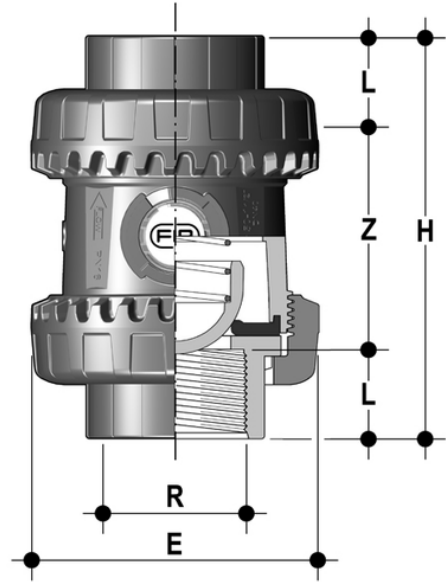

SSEFV/PTFE – Easyfit True Union ball and spring check valve DN 10:50

Easyfit spring check valve with BSP threaded female ends. Spring in A316, PTFE coated.

EPDM

| Κωδικός Προϊόντος | tooltiplmage |
|-------------------|--------------|
| SSEFV114EOP | - |
| SSEFV112EOP | - |
| SSEFV200EOP | - |

FKM

| Κωδικός Προϊόντος | tooltiplmage |
|-------------------|--------------|
| SSEFV114FOP | - |
| SSEFV112FOP | - |
| SSEFV200FOP | - |