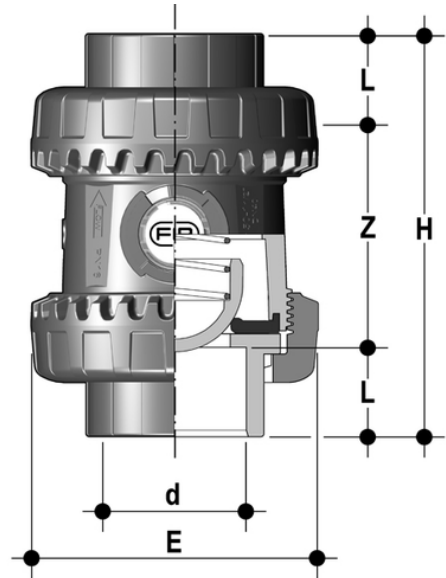

SSELV/Hastelloy – Easyfit True Union ball and spring check valve DN 10:50

Easyfit spring check valve with female ends for solvent welding, BS series. Spring in Hastelloy C276.

EPDM

Κωδικός Προϊόντος	tooltipImage
SSELV038EH	-
SSELV012EH	-
SSELV034EH	-
SSELV100EH	-

FKM

Κωδικός Προϊόντος	tooltipImage
SSELV038FH	-
SSELV012FH	-
SSELV034FH	-
SSELV100FH	-