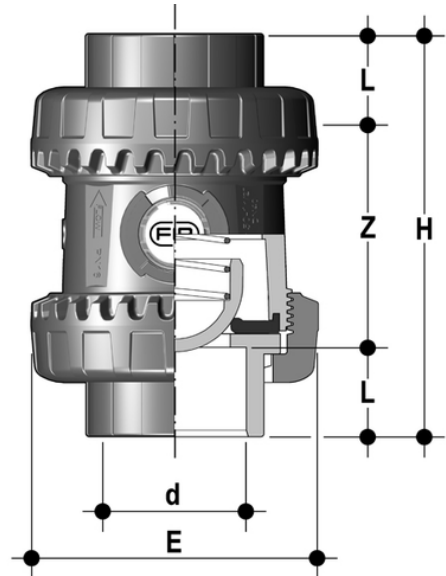

SSELV/PTFE – Easyfit True Union ball and spring check valve DN 10:50

Easyfit spring check valve with female ends for solvent welding, BS series. Spring in A316, PTFE coated.

EPDM

Κωδικός Προϊόντος	tooltiplmage
SSELV114EOP	-
SSELV112EOP	-
SSELV200EOP	-

FKM

Κωδικός Προϊόντος	tooltiplmage
SSELV114FOP	-
SSELV112FOP	-
SSELV200FOP	-