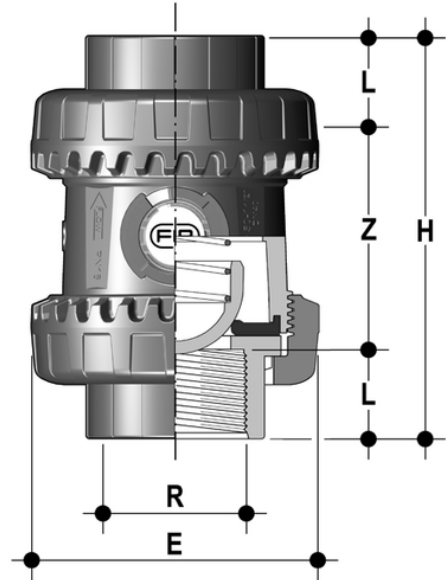

# SSENV/PTFE – Easyfit True Union ball and spring check valve DN 10:50

Easyfit spring check valve with female ends, NPT thread. Spring in A316, PTFE coated.

## EPDM

Κωδικός Προϊόντος	tooltiplmage
SSENV114EOP	-
SSENV112EOP	-
SSENV200EOP	-