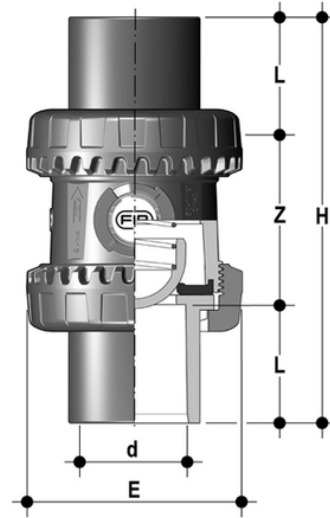

# SSEJV/PTFE – Easyfit True Union ball and spring check valve DN 10:50

Easyfit spring check valve with female ends for solvent welding, JIS series. Spring in A316, PTFE coated.

## EPDM

Κωδικός Προϊόντος	tooltiplmage
SSEJV114EOP	-
SSEJV112EOP	-
SSEJV200EOP	-