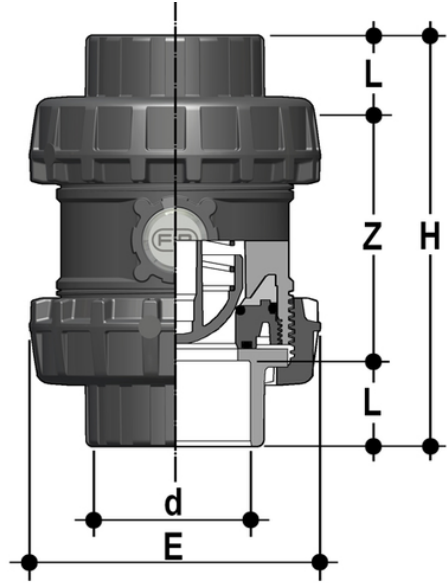

# SSEAV/PTFE – Easyfit True Union ball and spring check valve DN 65:100

Easyfit spring check valve with female ends for solvent welding, ASTM series. Spring in A316, PTFE coated.

## EPDM

Κωδικός Προϊόντος	tooltiplmage
SSEAV212EOP	-
SSEAV300EOP	-
SSEAV400EOP	-

## FKM

Κωδικός Προϊόντος	tooltiplmage
SSEAV212FOP	-
SSEAV300FOP	-
SSEAV400FOP	-