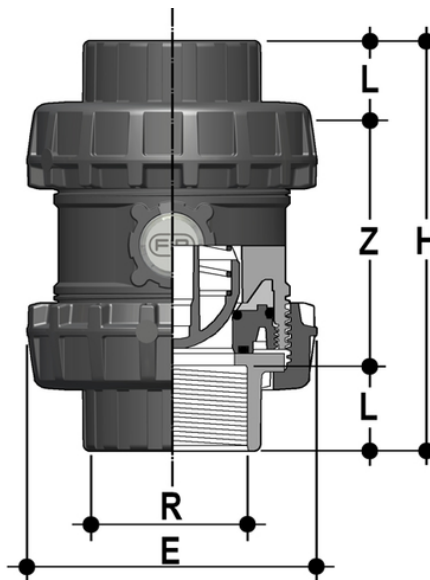

# SSENV/PTFE – Easyfit True Union ball and spring check valve DN 65:100

Easyfit spring check valve with female ends, NPT thread. Spring in A316, PTFE coated.

## EPDM

Κωδικός Προϊόντος	tooltiplmage
SSENV212E0P	-
SSENV300E0P	-
SSENV400E0P	-