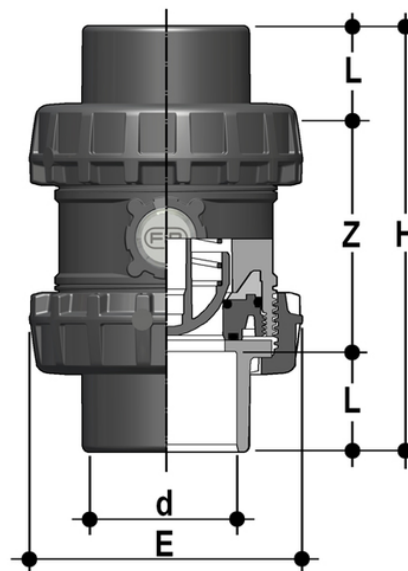

# SSEJV/PTFE – Easyfit True Union ball and spring check valve DN 65:100

Easyfit spring check valve with female ends for solvent welding, JIS series. Spring in A316, PTFE coated.

## EPDM

Κωδικός Προϊόντος	tooltiplmage
SSEJV212EOP	-
SSEJV300EOP	-
SSEJV400EOP	-