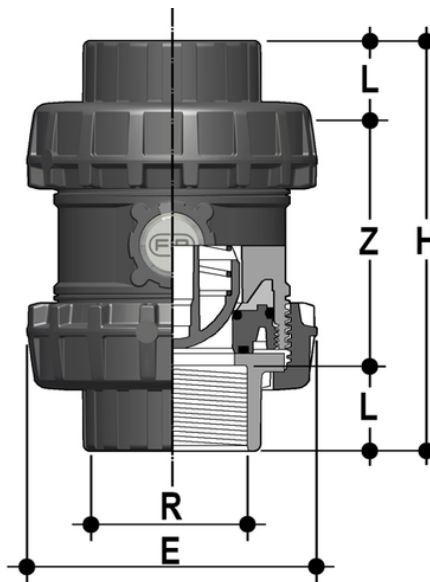

# SSEGV/PTFE – Easyfit True Union ball and spring check valve DN 65:100

Easyfit spring check valve with female ends, JIS thread. Spring in A316, PTFE coated.

## EPDM

Κωδικός Προϊόντος	tooltiplmage
SSEGV212E0P	-
SSEGV300E0P	-
SSEGV400E0P	-