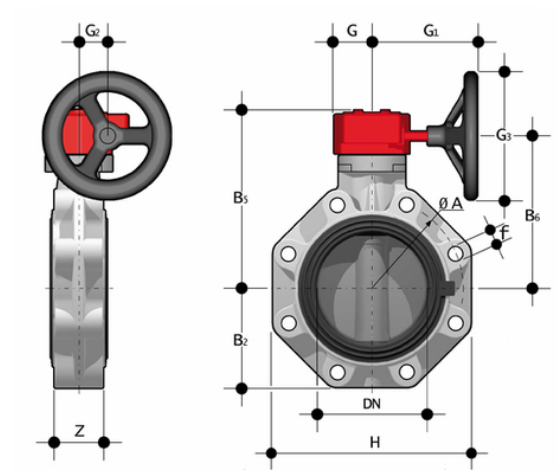

# FKOF/RM /SF LUG ANSI - Butterfly valve DN 40:400

Gearbox operated butterfly valve, version Lug ANSI.

Κωδικός προϊόντος	tooltiplimage
FKOALFRM212F0SF	-
FKOALFRM300F0SF	-
FKOALFRM400F0SF	-
FKOALFRM500F0SF	-
FKOALFRM600F0SF	-