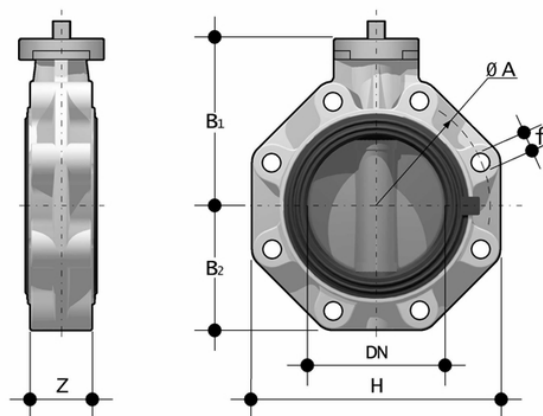

FKOF/FM /SF LUG ISO-DIN - Butterfly valve DN 40:400

Butterfly valve with bare shaft, version Lug ISO-DIN.

Κωδικός προϊόντος	tooltplmage
FKOLFFM075F0SF	-
FKOLFFM090F0SF	-
FKOLFFM110F0SF	-
FKOLFFM140F0SF	-
FKOLFFM160F0SF	-