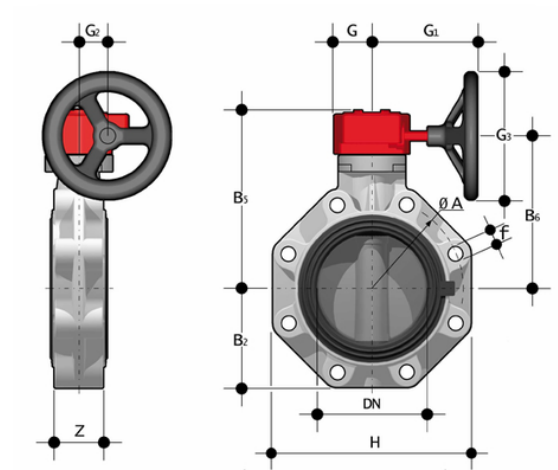

FKOF/RM /SF LUG ISO-DIN - Butterfly valve DN 40:400

Gearbox operated butterfly valve, version Lug ISO-DIN.

Κωδικός προϊόντος	tooliplmage
FKOLFRM075F0SF	-
FKOLFRM090F0SF	-
FKOLFRM110F0SF	-
FKOLFRM140F0SF	-
FKOLFRM160F0SF	-