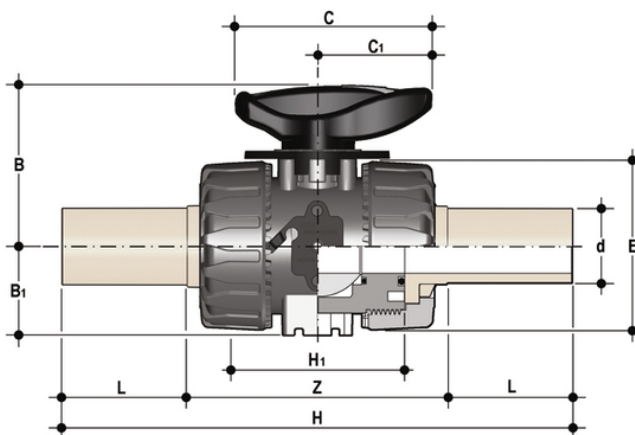

VKRBF/SF - DUAL BLOCK® regulating ball valve DN 10:50

DUAL BLOCK® regulating ball valve with long spigot male ends in PVDF for butt welding/ IR (CVDF).

Κωδικός προϊόντος	tooltplmage
VKRBF020FOSF	-
VKRBF025FOSF	-
VKRBF032FOSF	-
VKRBF040FOSF	-
VKRBF050FOSF	-
VKRBF063FOSF	-