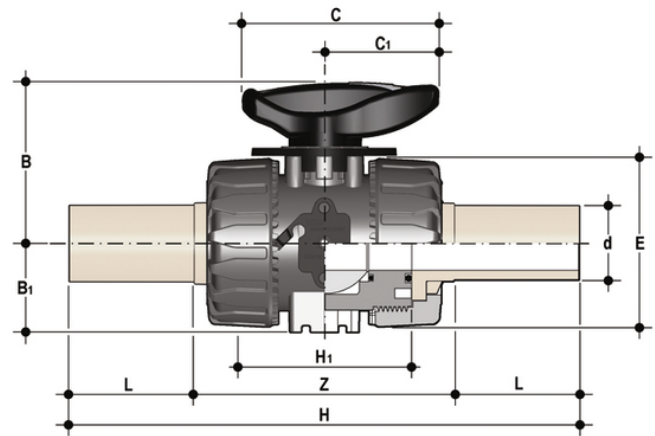

VKRBF/SF - DUAL BLOCK®

regulating ball valve DN 10:50

DUAL BLOCK® regulating ball valve with long spigot male ends in PVDF for butt welding/ IR (CVDF).

Κωδικός προϊόντος

VKRBF020FOSF

VKRBF025FOSF

VKRBF032FOSF