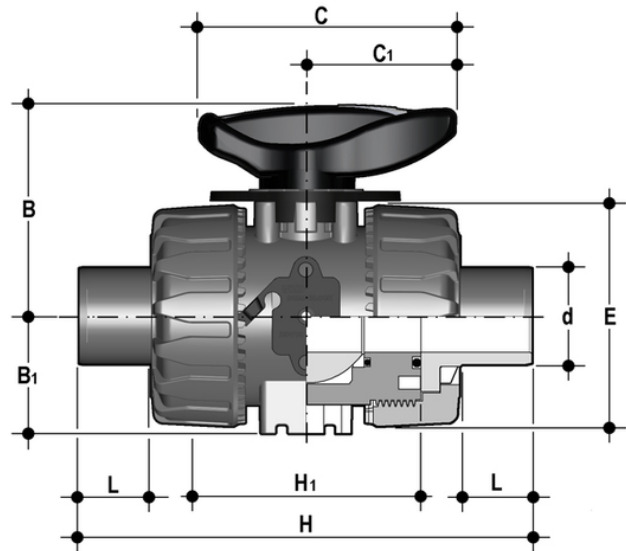

# VKRDF - DUAL BLOCK® regulating ball valve

DUAL BLOCK® regulating ball valve with male ends for socket welding, metric series.

Κωδικός προϊόντος	tooltplmage
VKRDF020FOSF	-
VKRDF025FOSF	-
VKRDF032FOSF	-
VKRDF040FOSF	-
VKRDF050FOSF	-
VKRDF063FOSF	-