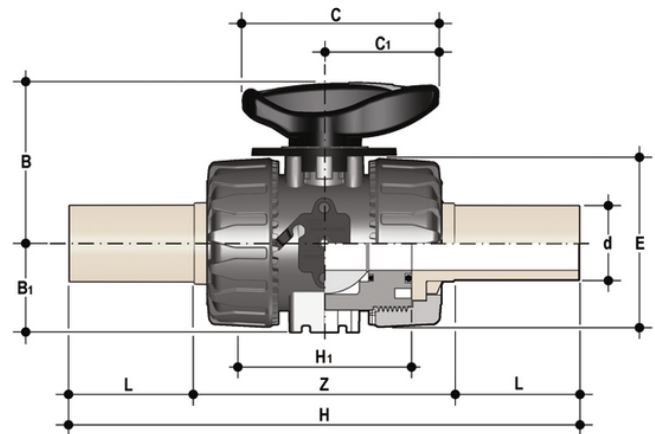

# VKRBF/LF - DUAL BLOCK® regulating ball valve DN 10:50

DUAL BLOCK® regulating ball valve with long spigot male ends in PVDF for butt welding/ IR (CVDF).

Κωδικός προϊόντος	tooltplmage
VKRBF020FOLF	-
VKRBF025FOLF	-
VKRBF032FOLF	-
VKRBF040FOLF	-
VKRBF050FOLF	-
VKRBF063FOLF	-