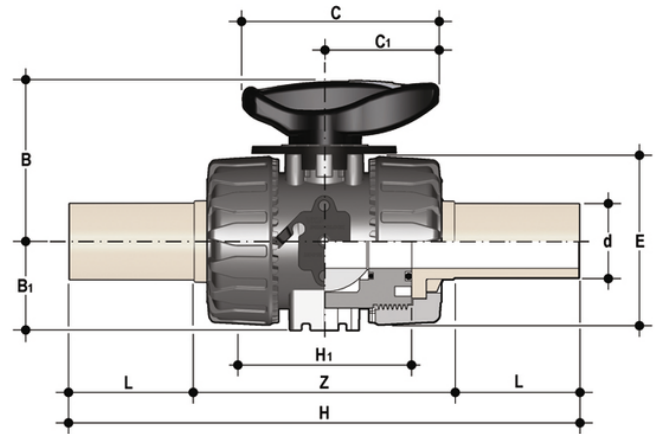

VKRBF/LF - DUAL BLOCK® regulating ball valve DN 10:50

DUAL BLOCK® regulating ball valve with long spigot male ends in PVDF for butt welding/ IR (CVDF).

Κωδικός προϊόντος

VKRBF020FOLF

VKRBF025FOLF

VKRBF032FOLF

VKRBF040FOLF

VKRBF050FOLF

VKRBF063FOLF