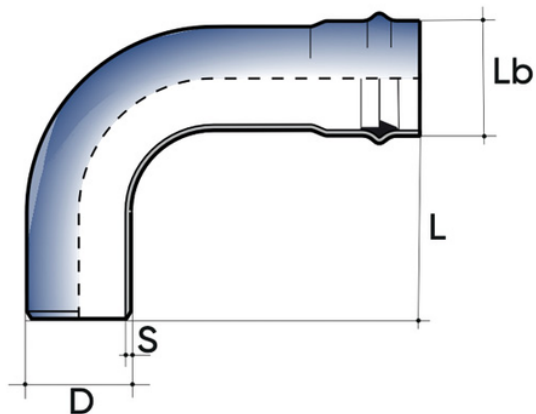

ΣΩΛΗΝΑΣ ΠΙΕΣΕΩΣ PN10 SDR 21 – SDR 26

\$\$\$PVC-U pressure pipe according to standard EN ISO 1452, dark gray RAL 7011, standard length 5m

| Κωδικός Προϊόντος | tooltipImage |
|-------------------|--------------|
| PBVDAPN16063F9L | - |
| PBVDAPN16075F9L | - |
| PBVDAPN16090F9L | - |
| PBVDAPN16110F9L | - |
| PBVDAPN16125F9L | - |
| PBVDAPN16140F9L | - |
| PBVDAPN16160F9L | - |
| PBVDAPN16200F9L | - |
| PBVDAPN16225F9L | - |
| PBVDAPN16250F9L | - |
| PBVDAPN16280F9L | - |
| PBVDAPN16315F9L | - |
| PBVDAPN16355F9L | - |
| PBVDAPN16400F9L | - |