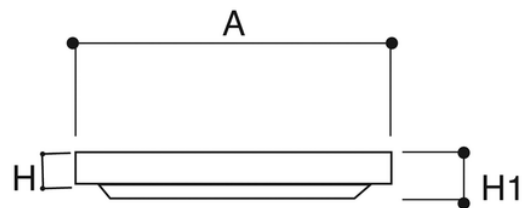

## Καπάκι PVC για πεζούς

Tested by Istituto Giordano. Material: PVC.

Installation: the cover perfectly fits the REDI catch pit.

Durability: PVC specifications and structure design give this product a great resistance against atmospheric agents and ageing and ensure dimensional stability in time.

Κωδικός προϊόντος	tooltiplmage	ral	aMm	hMm	h1Mm	dimMm	kn
E682004	-	7035	187	20	25	200x200	14,2
E683004	-	7035	284	20	30	300x300	19,8
E684004	-	7035	383	25	35	400x400	25,1
E684504	-	7035	432	25	40	450x450	28,8
E685504	-	7035	534	34	45	550x550	25,9