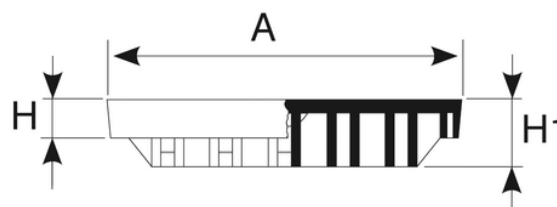

# Καπάκι PVC για ελαφριά διέλευση οχημάτων

Tested by Istituto Giordano. Material: PVC.

Installation: the cover perfectly fits the REDI catch pit.

Durability: PVC specifications and structure design give this product a great resistance against atmospheric agents and ageing and ensure dimensional stability in time.

Κωδικός προϊόντος	tooltiplmage	ral	aMm	hMm	h1Mm	dimMm	kn
E255704	-	7035	187	20	35	200x200	57
E255904	-	7035	284	20	45	300x300	35
E256004	-	7035	331	22	45	350x350	94
E256404	-	7035	383	25	55	400x400	32
E256504	-	7035	432	25	55	450x450	110
E256604	-	7035	539	34	65	550x550	56