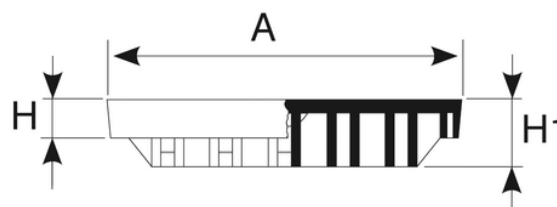

Καπάκι PVC για ελαφριά διέλευση οχημάτων

Tested by Istituto Giordano. Material: PVC.

Installation: the cover perfectly fits the REDI catch pit.

Durability: PVC specifications and structure design give this product a great resistance against atmospheric agents and ageing and ensure dimensional stability in time.

Κωδικός προϊόντος	tooltiplmage	ral	aMm	hMm	h1Mm	dimMm	kn
E255704	-	7035	187	20	35	200x200	57
E255904	-	7035	284	20	45	300x300	35
E256004	-	7035	331	22	45	350x350	94
E256404	-	7035	383	25	55	400x400	32
E256504	-	7035	432	25	55	450x450	110
E256604	-	7035	539	34	65	550x550	56