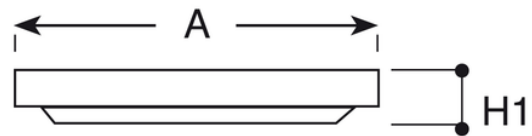

Καπάκι PVC για πεζούς με χερούλι

Material: PVC.

Installation: the cover perfectly fits the REDI catch basin. Always use a frame in case of special installation or when closing concrete catch basins. The special handle allows easy access.

Durability: PVC specifications and structure design give this product a great resistance against atmospheric agents and ageing and ensure dimensional stability in time.

| Κωδικός προϊόντος | tooltiplmage | ral | aMm | hMm | h1Mm | dimMm | kn |
|-------------------|--------------|------|-----|-----|------|---------|----|
| E255804 | - | 7035 | 284 | 20 | 30 | 300x300 | 21 |
| E256304 | - | 7035 | 383 | 25 | 35 | 400x400 | 21 |
| E257804 | - | 7035 | 534 | 34 | 45 | 550x550 | 20 |