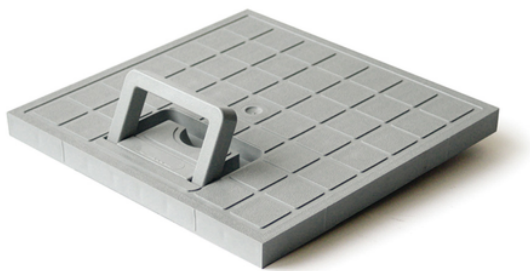

Καπάκι PVC για πεζούς με χερούλι

Material: PVC.

Installation: the cover perfectly fits the REDI catch basin. Always use a frame in case of special installation or when closing concrete catch basins. The special handle allows easy access.

Durability: PVC specifications and structure design give this product a great resistance against atmospheric agents and ageing and ensure dimensional stability in time.

| Κωδικός προϊόντος | tooltiplmage | ral | aMm | hMm | h1Mm | dimMm | kn |
|-------------------|--------------|------|-----|-----|------|---------|----|
| E255804 | - | 7035 | 284 | 20 | 30 | 300x300 | 21 |
| E256304 | - | 7035 | 383 | 25 | 35 | 400x400 | 21 |
| E257804 | - | 7035 | 534 | 34 | 45 | 550x550 | 20 |