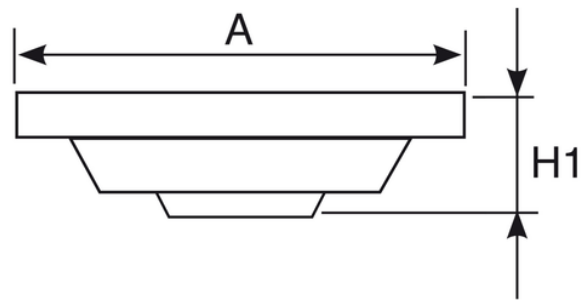

Καπάκι PVC B125

Load class B 125 in according with regulation EN124 . Tested by ISTITUTO GIORDANO

| Κωδικός προϊόντος | tooltiplmage | ral | aMm | hMm | h1Mm | dimMm | kn |
|-------------------|--------------|------|-----|-----|------|---------|------|
| ECR3004 | - | 7035 | 284 | 20 | 67 | 300x300 | >125 |
| ECR4004 | - | 7035 | 383 | 25 | 62 | 400x400 | >125 |