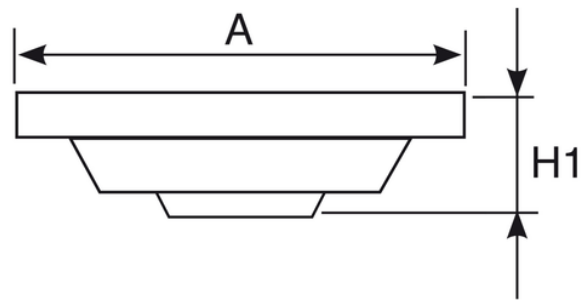

Καπάκι PVC B125

Load class B 125 in according with regulation EN124 . Tested by ISTITUTO GIORDANO

Κωδικός προϊόντος	tooltiimage	ral	aMm	hMm	h1Mm	dimMm	kn
ECR3004	-	7035	284	20	67	300x300	>125
ECR4004	-	7035	383	25	62	400x400	>125