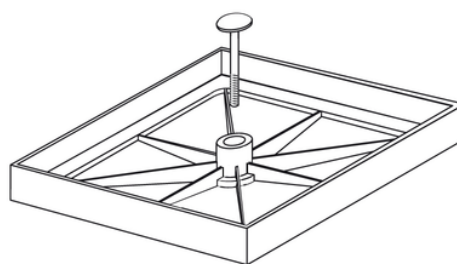

Καπάκι φρεατίου PP με δυνατότητα τελικής επιφάνειας

Material: Polypropylene. The cover's cavity has to be filled with the proper material (as shown in the pictures).

Installation: the recessed cover perfectly fits the REDI catch basin. Always use a frame when closing concrete catch basins or in case of special applications. Once installed, it can be easily lifted off by the central pin.

Durability: as Polypropylene is a plastic corrosion proof material, the REDI recessed cover is the best alternative to metal products subject to deformation due to atmospheric agents and ageing.

Κωδικός προϊόντος	tooltiImage	ral	hMm	h1Mm	dimMm	lIntMm
E292204	-	7035	29	18	200x200	182
E293304	-	7035	41	19,5	300x300	278
E294404	-	7035	42	22	400x400	375