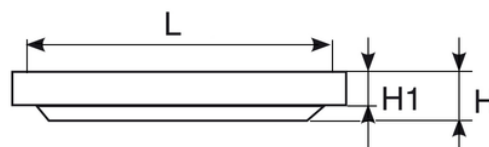

Καπάκι φρεατίου PP με δυνατότητα τελικής επιφάνειας

Material: Polypropylene. The cover's cavity has to be filled with the proper material (as shown in the pictures).

Installation: the recessed cover perfectly fits the REDI catch basin. Always use a frame when closing concrete catch basins or in case of special applications. Once installed, it can be easily lifted off by the central pin.

Durability: as Polypropylene is a plastic corrosion proof material, the REDI recessed cover is the best alternative to metal products subject to deformation due to atmospheric agents and ageing.

Κωδικός προϊόντος	tooltiplmage	ral	hMm	h1Mm	dimMm	lntMm
E292204	-	7035	29	18	200x200	182
E293304	-	7035	41	19,5	300x300	278
E294404	-	7035	42	22	400x400	375