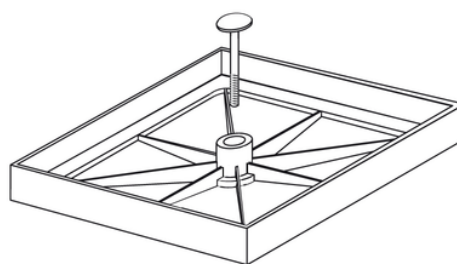

Καπάκι φρεατίου PP με δυνατότητα τελικής επιφάνειας

Material: Polypropylene. The cover's cavity has to be filled with the proper material (as shown in the pictures).

Installation: the recessed cover perfectly fits the REDI catch basin. Always use a frame when closing concrete catch basins or in case of special applications. Once installed, it can be easily lifted off by the central pin.

Durability: as Polypropylene is a plastic corrosion proof material, the REDI recessed cover is the best alternative to metal products subject to deformation due to atmospheric agents and ageing.

Κωδικός προϊόντος	tooltiplmage	ral	hMm	h1Mm	dimMm	lntMm
E292204	-	7035	29	18	200x200	182
E293304	-	7035	41	19,5	300x300	278
E294404	-	7035	42	22	400x400	375