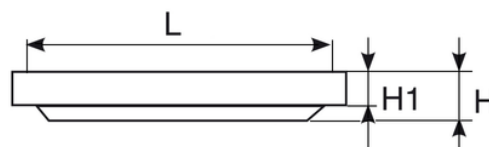

Καπάκι φρεατίου PP με δυνατότητα τελικής επιφάνειας

Material: Polypropylene. The cover's cavity has to be filled with the proper material (as shown in the pictures).

Installation: the recessed cover perfectly fits the REDI catch basin. Always use a frame when closing concrete catch basins or in case of special applications. Once installed, it can be easily lifted off by the central pin.

Durability: as Polypropylene is a plastic corrosion proof material, the REDI recessed cover is the best alternative to metal products subject to deformation due to atmospheric agents and ageing.

Κωδικός προϊόντος	tooltiImage	ral	hMm	h1Mm	dimMm	lIntMm
E292204	-	7035	29	18	200x200	182
E293304	-	7035	41	19,5	300x300	278
E294404	-	7035	42	22	400x400	375