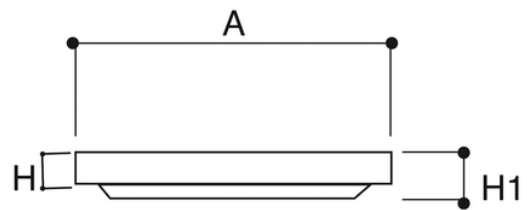

Καπάκι PVC για πεζούς

Tested by Istituto Giordano. Material: PVC.

Installation: the cover perfectly fits the REDI catch pit.

Durability: PVC specifications and structure design give this product a great resistance against atmospheric agents and ageing and ensure dimensional stability in time.

Κωδικός προϊόντος	tooltiplmage	ral	aMm	hMm	h1Mm	dimMm	kn
E68200V	-	6005	187	20	25	200x200	32
E68300V	-	6005	284	20	30	300x300	20
E25600V	-	6005	284	22	30	350x350	85
E68400V	-	6005	383	25	35	400x400	26
E68450V	-	6005	432	25	40	450x450	27
E68550V	-	6005	539	34	45	550x550	21