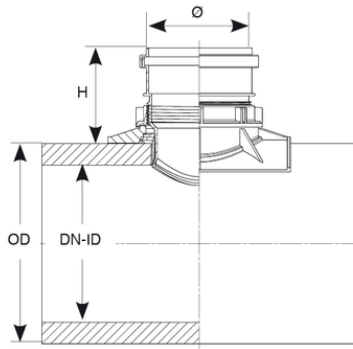

# Μηχανικό σαμάρι Easy clip City

Mechanical saddle 90° for compact solid wall pipes/smooth pipes with small diameters. Standard lip ring

\*Spessori conformi alla EN 295-1 N=160 H=240