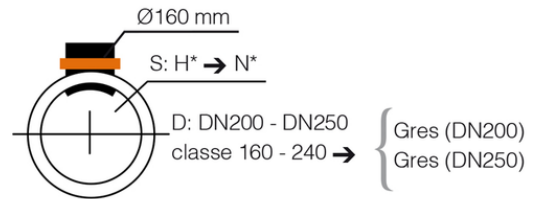

# Μηχανικό σαμάρι Easy clip City

Mechanical saddle 90° for compact solid wall pipes/smooth pipes with small diameters. Standard lip ring

\*Spessori conformi alla EN 295-1 N=160 H=240