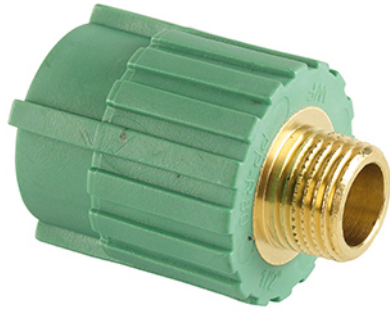

## PP-R transition round male

Κωδικός προϊόντος	Περιγραφή	tooltipImage
515529101	PP-R transition round male 20x1/2" R	-
515529102	PP-R transition round male 20x3/4" R	-
515529103	PP-R transition round male 25x1/2" R	-
515529104	PP-R transition round male 25x3/4" R	-