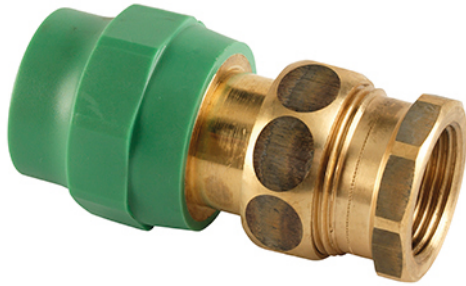

PP-R pipe union brass female

Κωδικός προϊόντος	Περιγραφή	tootiplmage
515529601	PP-R pipe union brass female 20x1/2" Rp	-
515529602	PP-R pipe union brass female 20x3/4" Rp	-
515529603	PP-R pipe union brass female 25x1/2" Rp	-
515529604	PP-R pipe union brass female 25x3/4" Rp	-
515529605	PP-R pipe union brass female 32x1" Rp	-
515529606	PP-R pipe union brass female 32x3/4" Rp	-
515529607	PP-R pipe union brass female 40x1 1/4" Rp	-
515529608	PP-R pipe union brass female 50x1 1/2" Rp	-
515529609	PP-R pipe union brass female 63x2" Rp	-
515529610	PP-RCT pipe union brass female 75x2 1/2" Rp	-