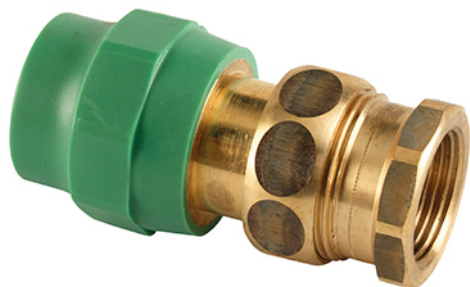

PP-R pipe union brass female

Κωδικός προϊόντος	Περιγραφή	tootiplmage
515529601	PP-R pipe union brass female 20x1/2" Rp	-
515529602	PP-R pipe union brass female 20x3/4" Rp	-
515529603	PP-R pipe union brass female 25x1/2" Rp	-
515529604	PP-R pipe union brass female 25x3/4" Rp	-
515529605	PP-R pipe union brass female 32x1" Rp	-
515529606	PP-R pipe union brass female 32x3/4" Rp	-
515529607	PP-R pipe union brass female 40x1 1/4" Rp	-
515529608	PP-R pipe union brass female 50x1 1/2" Rp	-
515529609	PP-R pipe union brass female 63x2" Rp	-
515529610	PP-RCT pipe union brass female 75x2 1/2" Rp	-