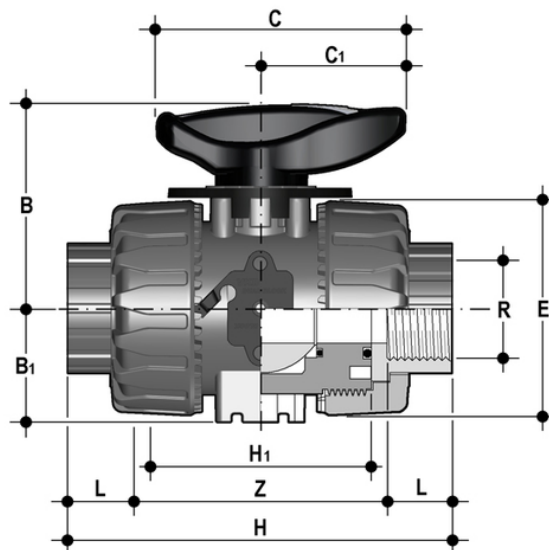

# VKRFM – DUAL BLOCK® regulating ball valve DN 10:50

DUAL BLOCK® regulating ball valve with BSP threaded female ends.