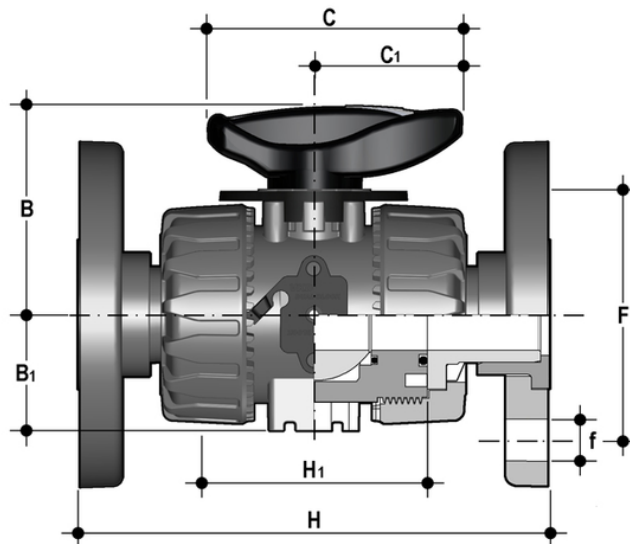

VKROM – DUAL BLOCK®

regulating ball valve DN 10:50

DUAL BLOCK® regulating ball valve with EN/ISO/DIN fixed flange, drilled PN10/16. Face to face according to EN 558-1.

EPDM

Κωδικός προϊόντος

VKROM020E

VKROM025E