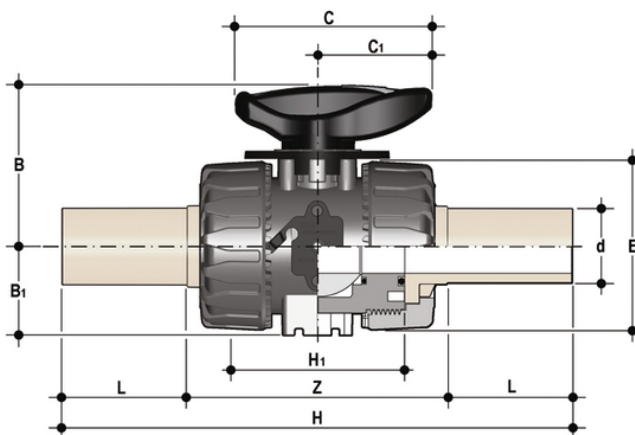

## regulating ball valve DN 10:50

DUAL BLOCK® regulating ball valve with long spigot male ends in PP-H for butt welding or electrofusion (CVDM).