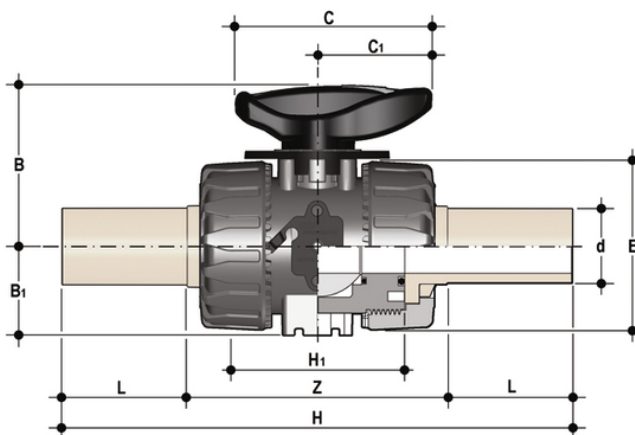

# VKRBM - DUAL BLOCK® regulating ball valve DN 10:50

DUAL BLOCK® regulating ball valve with long spigot male ends in PP-H for butt welding or electrofusion (CVDM).