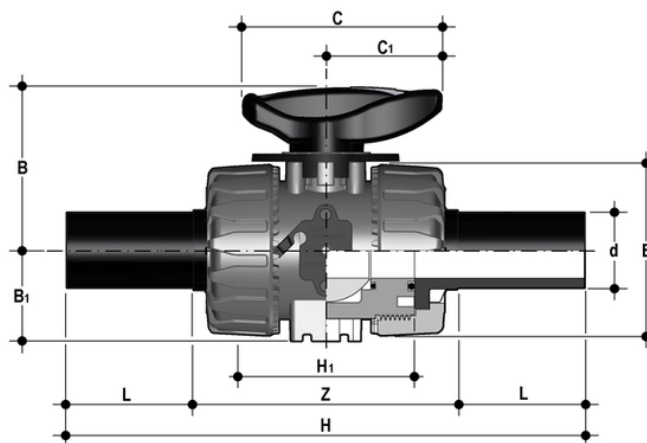

VKRBEM – DUAL BLOCK®

regulating ball valve DN 10:50

DUAL BLOCK® regulating ball valve with PE100 SDR 11 male end connectors for butt welding or electrofusion (CVDE).

EPDM

Κωδικός Προϊόντος

VKRBEM020E

VKRBEM025E