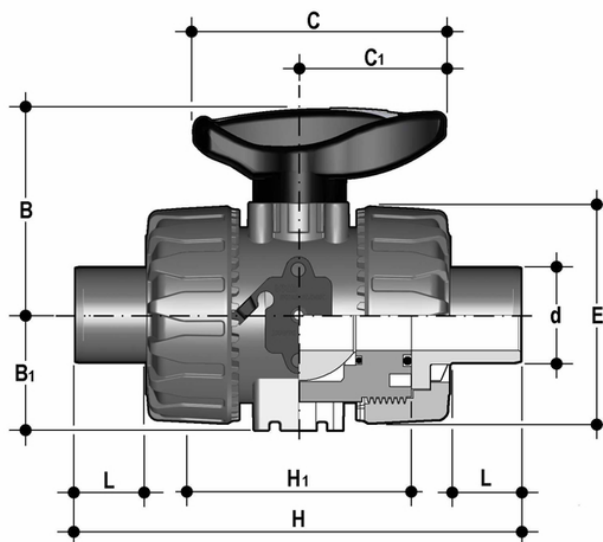

VKDDF - DUAL BLOCK® 2-way ball valve DN 10:50

DUAL BLOCK® 2-way ball valve with male ends for socket welding, metric series.

Κωδικός προϊόντος	tooltipImage
VKDDF020F	-
VKDDF025F	-
VKDDF032F	-
VKDDF040F	-
VKDDF050F	-
VKDDF063F	-