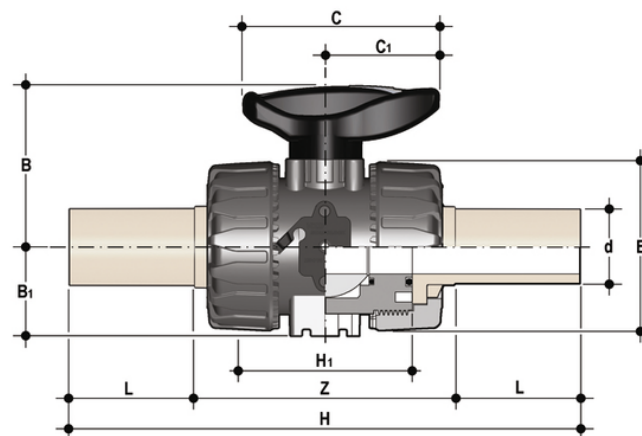

# VKDBF - DUAL BLOCK® 2-way ball valve DN 10:50

DUAL BLOCK® 2-way ball valve with long spigot male ends in PVDF for butt welding/ IR (CVDF).

## VKDBF - DUAL BLOCK® 2-way ball valve DN 10:50

| Κωδικός προϊόντος | tooltiplmage |
|-------------------|--------------|
| VKDBF020F         | -            |
| VKDBF025F         | -            |
| VKDBF032F         | -            |
| VKDBF040F         | -            |
| VKDBF050F         | -            |
| VKDBF063F         | -            |

## VKDBF - DUAL BLOCK® 2-way ball valve DN 10:50

| Κωδικός προϊόντος | tooltiplmage |
|-------------------|--------------|
| VKDBF020FOLF      | -            |
| VKDBF025FOLF      | -            |
| VKDBF032FOLF      | -            |
| VKDBF040FOLF      | -            |
| VKDBF050FOLF      | -            |
| VKDBF063FOLF      | -            |

## VKDBF - DUAL BLOCK® 2-way ball valve DN 10:50