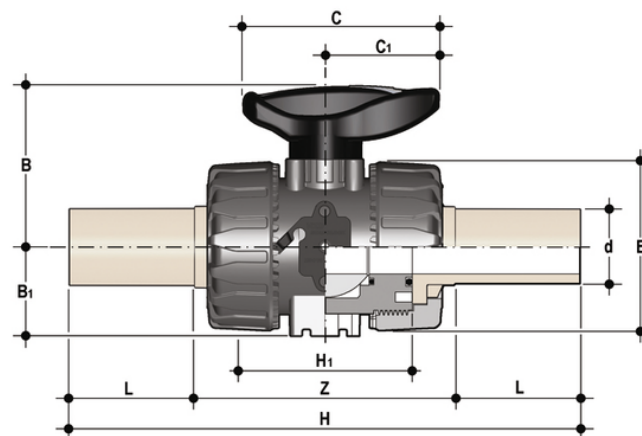

# VKDBF - DUAL BLOCK® 2-way ball valve DN 10:50

DUAL BLOCK® 2-way ball valve with long spigot male ends in PVDF for butt welding/ IR (CVDF).

## VKDBF - DUAL BLOCK® 2-way ball valve DN 10:50