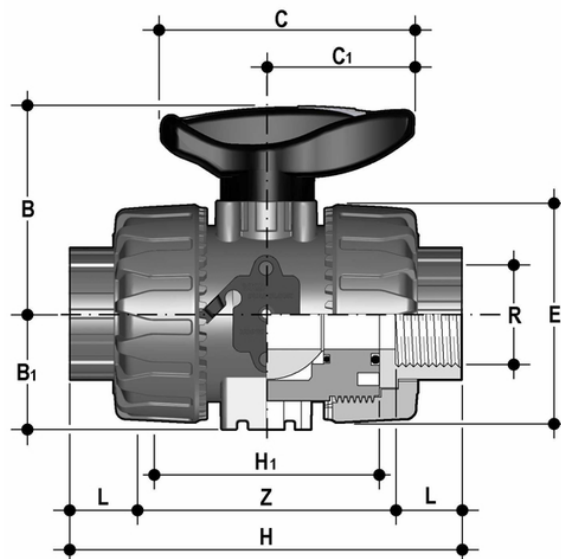

VKDFM - DUAL BLOCK® 2-way ball valve DN 10:50

DUAL BLOCK® 2-way ball valve with BSP threaded female ends.

EPDM

Κωδικός προϊόντος	tooltiplmage
VKDFM012E	-
VKDFM034E	-
VKDFM100E	-
VKDFM114E	-
VKDFM112E	-
VKDFM200E	-