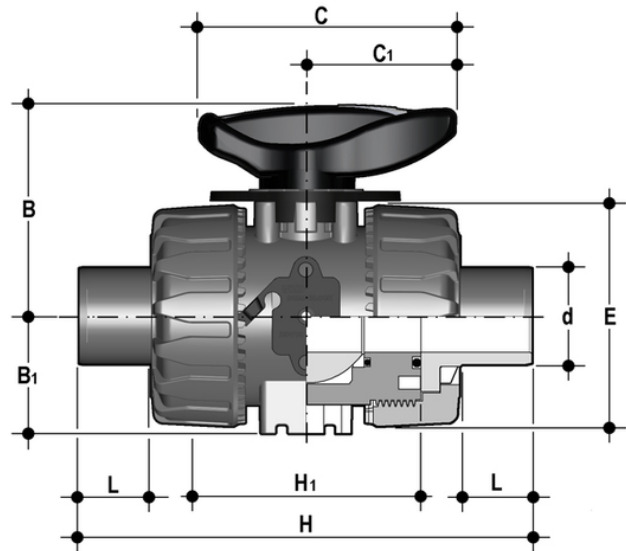

# VKRDF - DUAL BLOCK® regulating ball valve DN 10:50

DUAL BLOCK® regulating ball valve with male ends for socket welding, metric series.

## Κωδικός προϊόντος

VKRDF020F

VKRDF025F

VKRDF032F

VKRDF040F

VKRDF050F

VKRDF063F