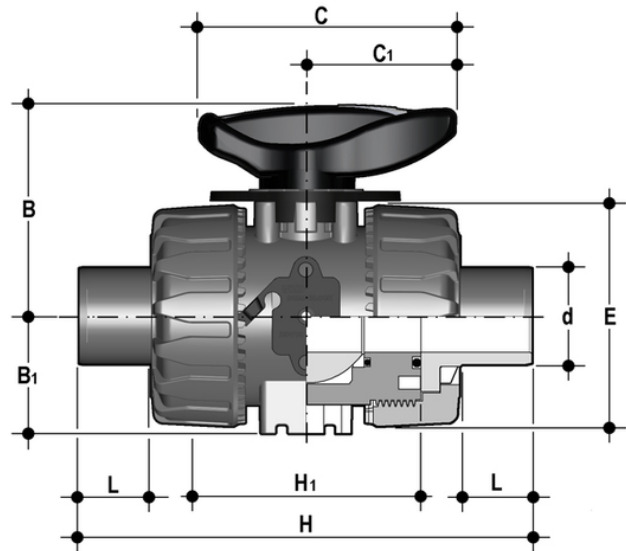

VKRDF - DUAL BLOCK® regulating ball valve DN 10:50

DUAL BLOCK® regulating ball valve with male ends for socket welding, metric series.

Κωδικός προϊόντος	tooltplmage
VKRDF020F	-
VKRDF025F	-
VKRDF032F	-
VKRDF040F	-
VKRDF050F	-
VKRDF063F	-