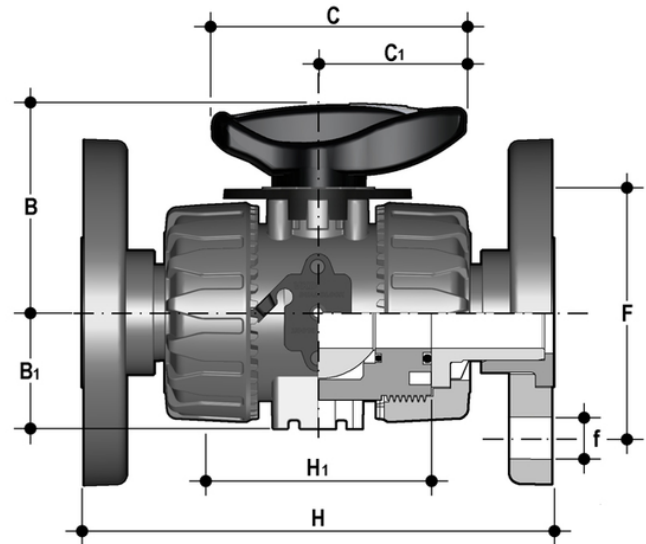

VKROF - DUAL BLOCK® regulating ball valve DN 10:50

DUAL BLOCK® regulating ball valve with EN/ISO/DIN fixed flange, drilled PN10/16. Face to face according to EN 558-1.

Κωδικός προϊόντος	tooltplmage
VKROF020F	-
VKROF025F	-
VKROF032F	-
VKROF040F	-
VKROF050F	-
VKROF063F	-