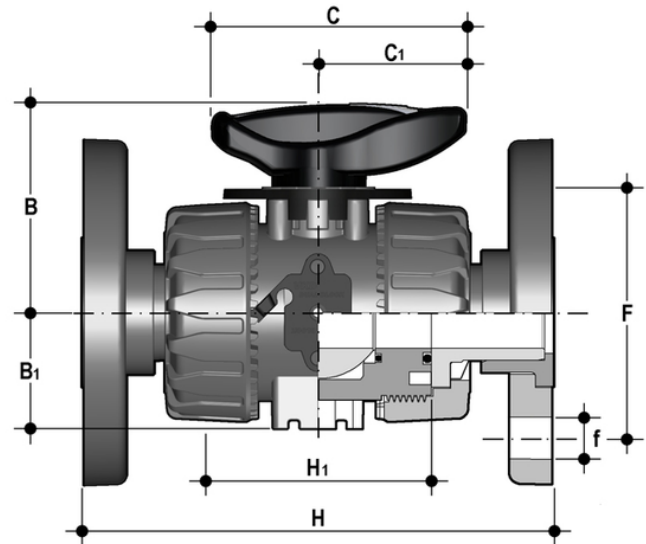

VKROF – DUAL BLOCK® regulating ball valve DN 10:50

DUAL BLOCK® regulating ball valve with EN/ISO/DIN fixed flange, drilled PN10/16. Face to face according to EN 558-1.

Κωδικός προϊόντος

VKROF020F

VKROF025F