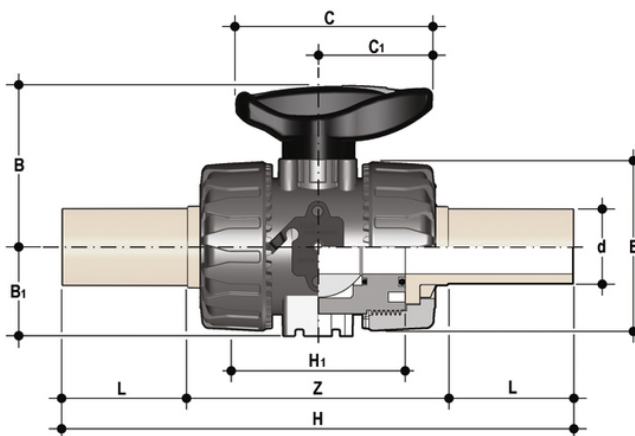

# VKDBM - DUAL BLOCK® 2-way ball valve DN 10:50

DUAL BLOCK® 2-way ball valve with long spigot male ends in PP-H SDR 11 for butt welding or electrofusion (CVDM).

# VKDBM - DUAL BLOCK® 2-way ball valve DN 10:50

Κωδικός Προϊόντος	tooltiplmage
VKDBM020E0SF	-
VKDBM025E0SF	-
VKDBM032E0SF	-
VKDBM040E0SF	-
VKDBM050E0SF	-
VKDBM063E0SF	-