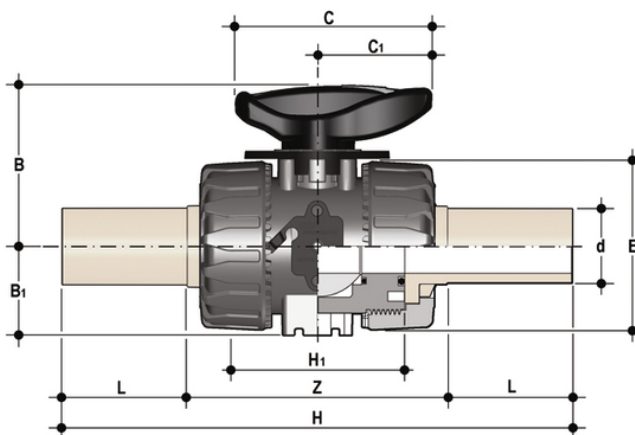

VKRBF - DUAL BLOCK® regulating ball valve DN 10:50

DUAL BLOCK® regulating ball valve with long spigot male ends in PVDF for butt welding/ IR (CVDF).

Κωδικός προϊόντος	tooltplmage
VKRBF020F	-
VKRBF025F	-
VKRBF032F	-
VKRBF040F	-
VKRBF050F	-
VKRBF063F	-