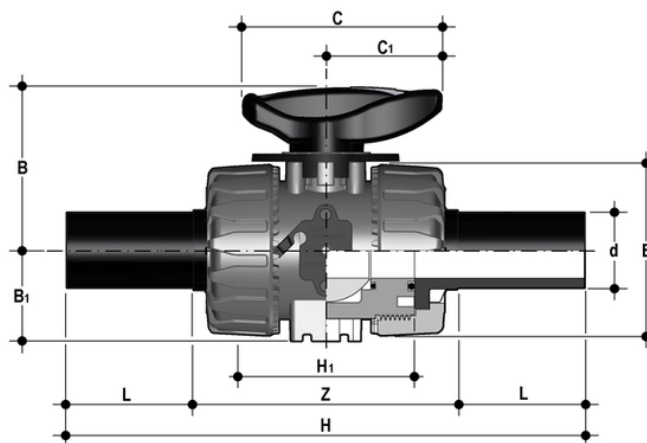

## regulating ball valve DN 10:50

Dual Block® regulating ball valve with PE100 SDR 11 male end connectors for butt welding or electrofusion (CVDE).