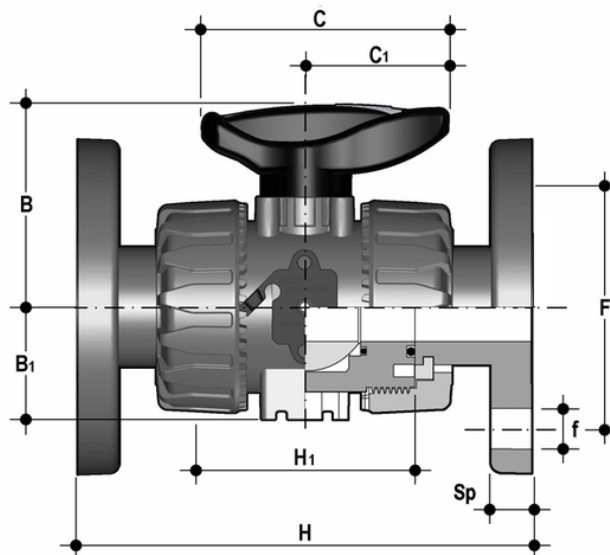

# VKDOAC - DUAL BLOCK® 2-way ball valve DN 10:50

DUAL BLOCK® 2-way ball valve with fixed flanges, drilled ANSI B16.5 cl.150 #FF.