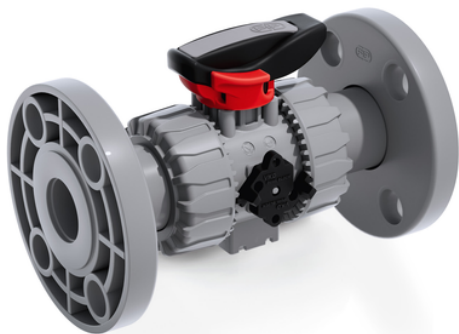

# VKDOAC - DUAL BLOCK® 2-way ball valve DN 10:50

DUAL BLOCK® 2-way ball valve with fixed flanges, drilled ANSI B16.5 cl.150 #FF.