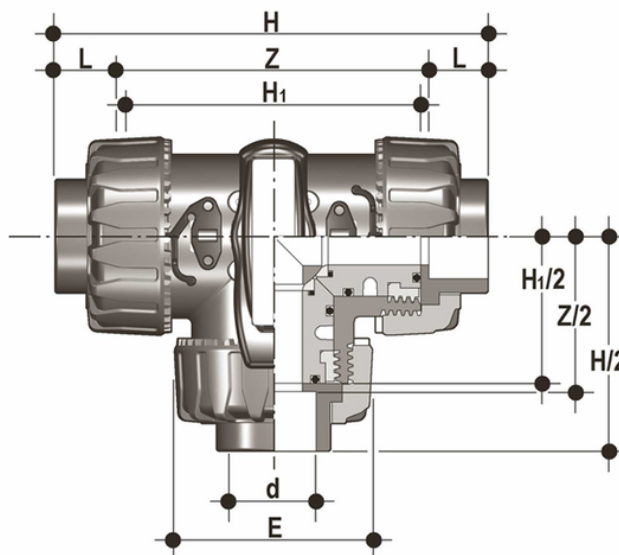

TKDLV - DUAL BLOCK® 3-way ball valve

DUAL BLOCK® 3-way ball valve with BS plain socket ends for solvent welding, T bore.

EPDM

Κωδικός προϊόντος	tooliplmage
TKDLV038E	-
TKDLV012E	-
TKDLV034E	-
TKDLV100E	-
TKDLV114E	-
TKDLV112E	-
TKDLV200E	-

FKM

Κωδικός προϊόντος	tooliplmage
TKDLV038F	-
TKDLV012F	-
TKDLV034F	-
TKDLV100F	-
TKDLV114F	-
TKDLV112F	-
TKDLV200F	-