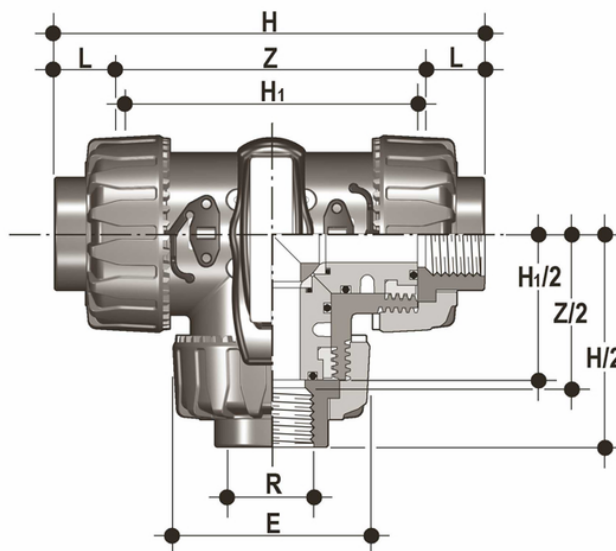

TKDFV - DUAL BLOCK® 3-way ball valve

DUAL BLOCK® 3-way ball valve with BS parallel socket threaded ends, T bore.

EPDM

Κωδικός προϊόντος	tooliplmage
TKDFV038E	-
TKDFV012E	-
TKDFV034E	-
TKDFV100E	-
TKDFV114E	-
TKDFV112E	-
TKDFV200E	-

FKM

Κωδικός προϊόντος	tooliplmage
TKDFV038F	-
TKDFV012F	-
TKDFV034F	-
TKDFV100F	-
TKDFV114F	-
TKDFV112F	-
TKDFV200F	-