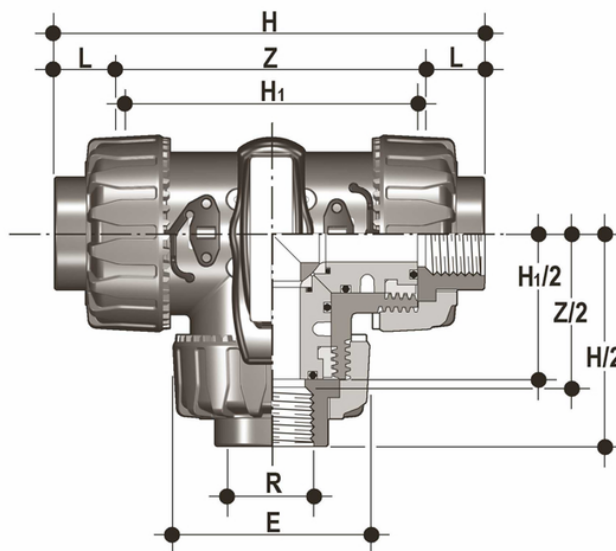

TKDFC - DUAL BLOCK® 3-way ball valve DN 10:50

DUAL BLOCK® 3-way ball valve with BSP threaded female ends, T-port ball.

EPDM

Κωδικός προϊόντος	tooltiplmage
TKDFC012E	-
TKDFC034E	-
TKDFC100E	-
TKDFC114E	-
TKDFC112E	-
TKDFC200E	-

FKM

Κωδικός προϊόντος	tooltiplmage
TKDFC012F	-
TKDFC034F	-
TKDFC100F	-
TKDFC114F	-
TKDFC112F	-
TKDFC200F	-