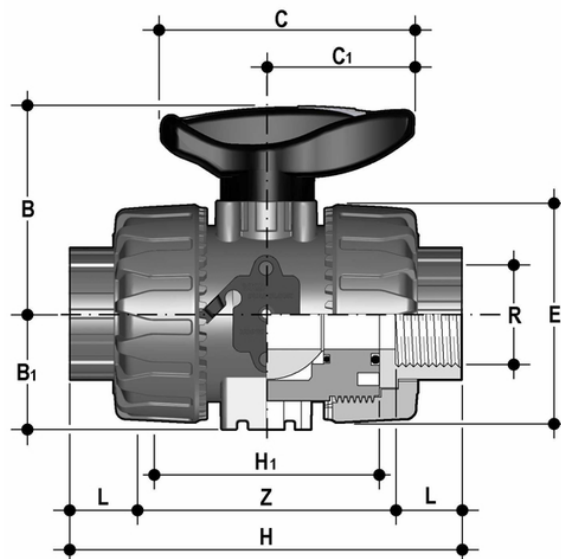

VKDFV - DUAL BLOCK® 2-way ball valve

DUAL BLOCK® 2-way ball valve with BSP threaded female ends.

EPDM

Κωδικός Προϊόντος	tooltplmage
VKDFV038E	-
VKDFV012E	-
VKDFV034E	-
VKDFV100E	-
VKDFV114E	-
VKDFV112E	-
VKDFV200E	-

FKM

Κωδικός Προϊόντος	tooltplmage
VKDFV038F	-
VKDFV012F	-
VKDFV034F	-
VKDFV100F	-
VKDFV114F	-
VKDFV112F	-
VKDFV200F	-