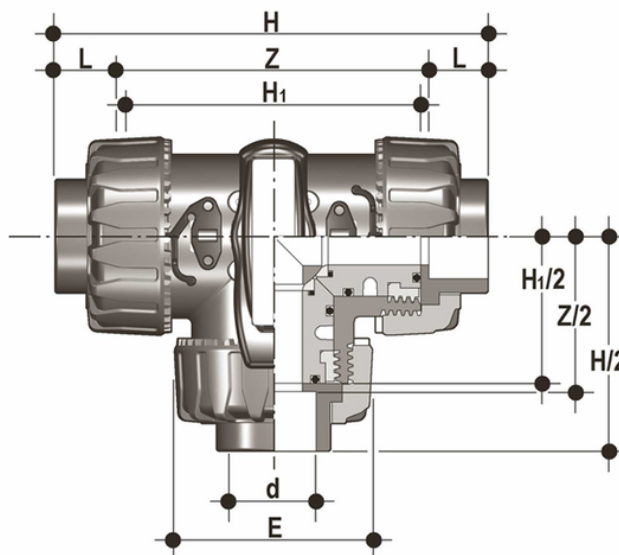

# TKDAC - DUAL BLOCK® 3-way ball valve DN 10:50

DUAL BLOCK® 3-way ball valve with female ends for solvent welding, ASTM series, T-port ball.

## EPDM

Κωδικός προϊόντος	tooltiplmage
TKDAC012E	-
TKDAC034E	-
TKDAC100E	-
TKDAC114E	-
TKDAC112E	-
TKDAC200E	-