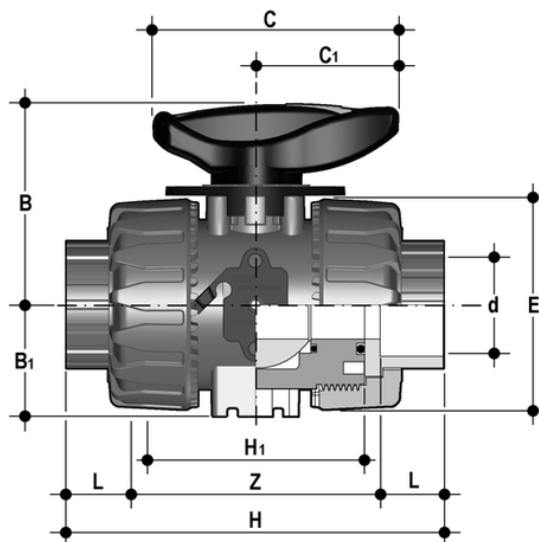

# VKRAV - DUAL BLOCK® regulating ball valve DN 10:50

DUAL BLOCK® regulating ball valve with female ends for solvent welding, ASTM series.

## EPDM

Κωδικός Προϊόντος	tooltplmage
VKRAV038E	-
VKRAV012E	-
VKRAV034E	-
VKRAV100E	-
VKRAV114E	-
VKRAV112E	-
VKRAV200E	-