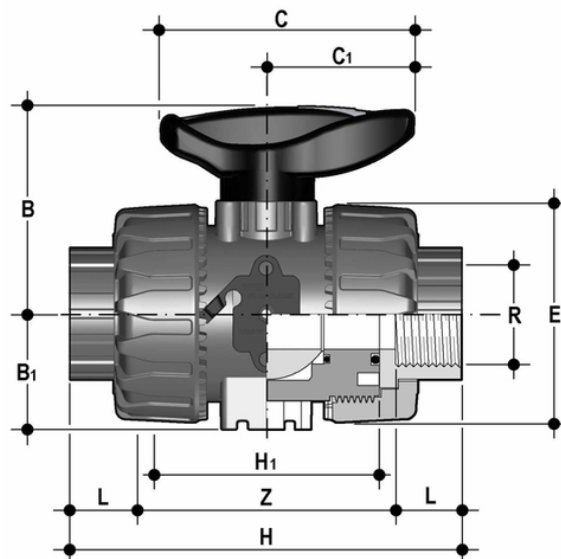

VKDFC - DUAL BLOCK® 2-way ball valve DN 10:50

DUAL BLOCK® 2-way ball valve with BSP threaded female ends.

EPDM

| Κωδικός προϊόντος | tooltplmage |
|-------------------|-------------|
| VKDFC012E | - |
| VKDFC034E | - |
| VKDFC100E | - |
| VKDFC114E | - |
| VKDFC112E | - |
| VKDFC200E | - |

FKM

| Κωδικός προϊόντος | tooltplmage |
|-------------------|-------------|
| VKDFC012F | - |
| VKDFC034F | - |
| VKDFC100F | - |
| VKDFC114F | - |
| VKDFC112F | - |
| VKDFC200F | - |