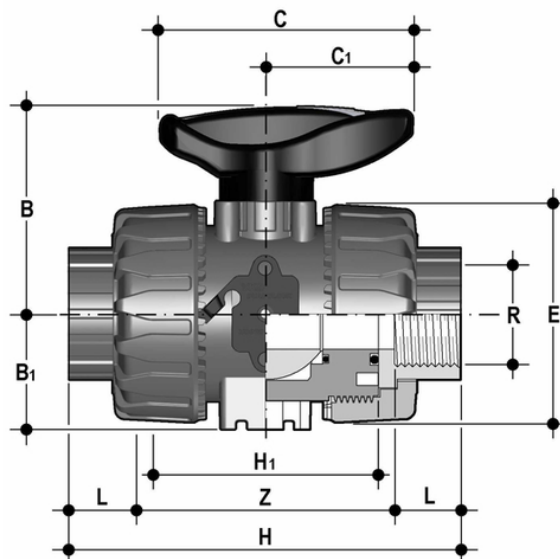

VKDFC - DUAL BLOCK® 2-way ball valve DN 10:50

DUAL BLOCK® 2-way ball valve with BSP threaded female ends.

EPDM

Κωδικός προϊόντος

VKDFC012E

VKDFC034E

VKDFC100E

VKDFC114E